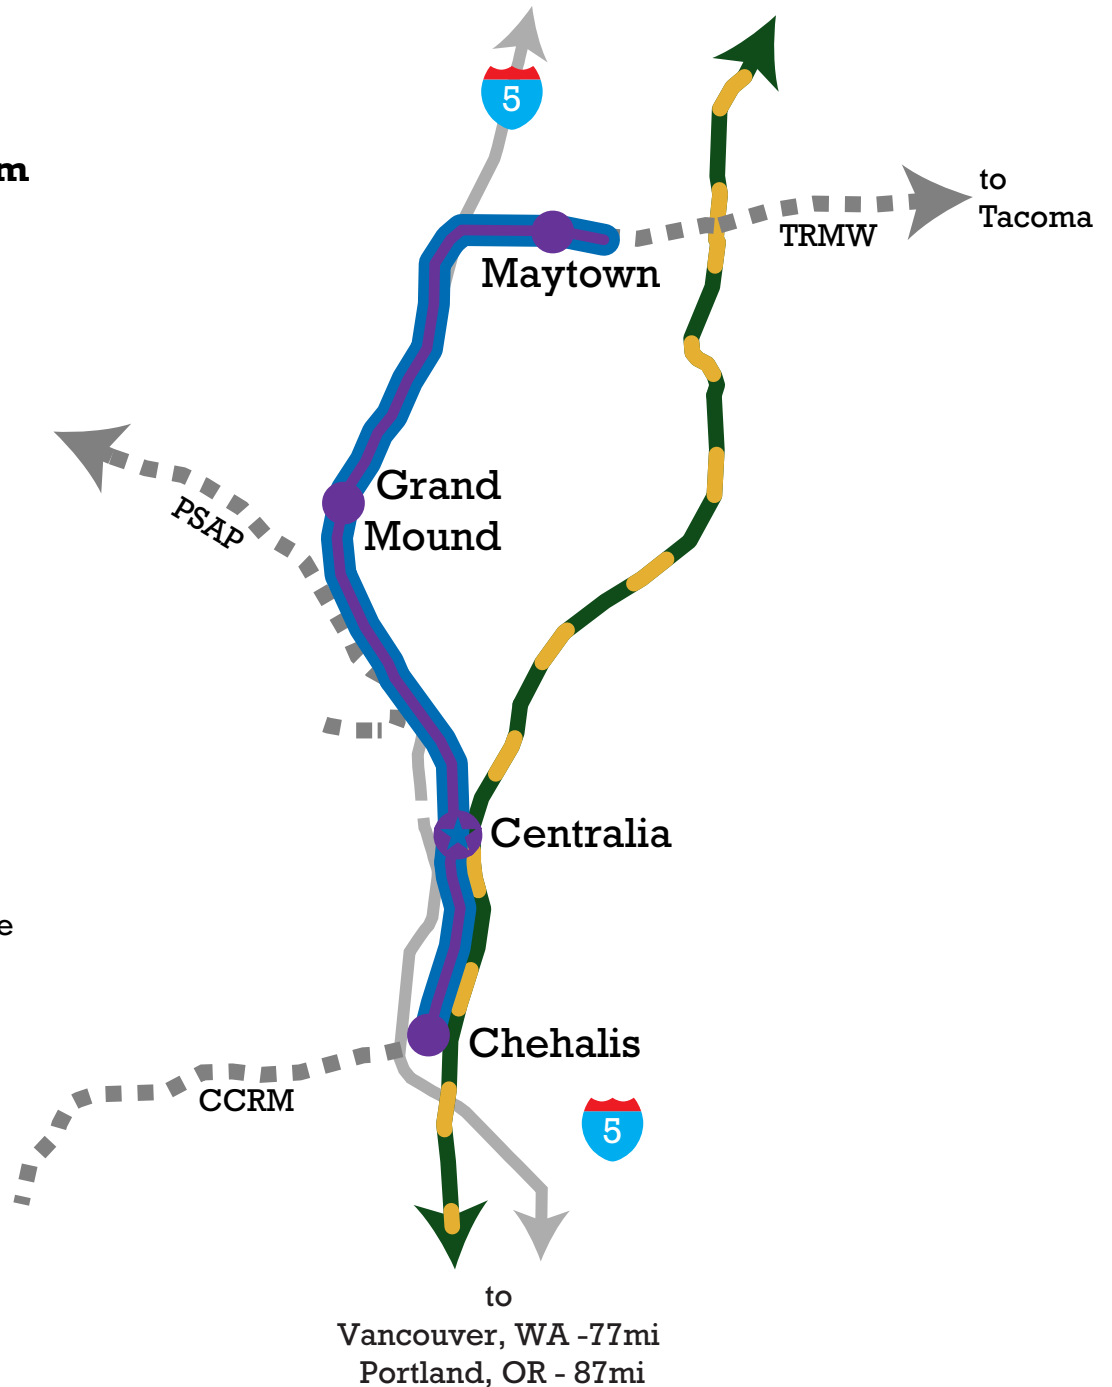

541.912.1261
 PO Box 6720
 Aloha, OR 97007
www.wwrailroad.com

Route Map

to
 Olympia - 12mi
 Tacoma - 41mi
 Seattle - 72mi
 Vancouver, BC - 212mi

Key

-  WWR
-  BNSF
-  UP
-  Other RR
-  Station
-  Interchange
-  Highway